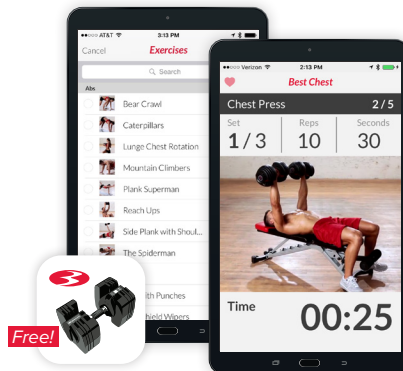

Adjusts from 4 to 41 kg.

Premium Grips

Weight Selection Dials

APP CONNECTIVITY

Free SelectTech™ App

- **70 Coaching Videos** – Follow along to our exercise library to help master perfect training form.
- **6 Week Challenge** – This classic 6-week total body program provides day-by-day workouts designed for your success.
- **Pre-loaded Workouts** – Choose from single workouts designed to help you target specific muscle groups.