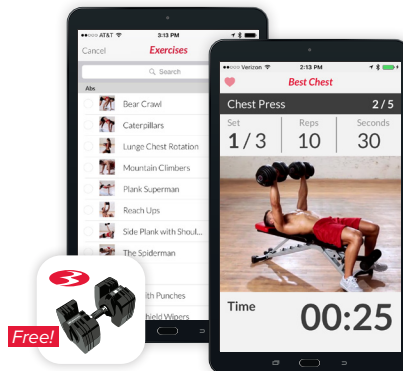

APP CONNECTIVITY

Free SelectTech™ App

- **70 Coaching Videos** – Follow along to our exercise library to help master perfect training form.
- **6 Week Challenge** – This classic 6-week total body program provides day-by-day workouts designed for your success.
- **Pre-loaded Workouts** – Choose from single workouts designed to help you target specific muscle groups.