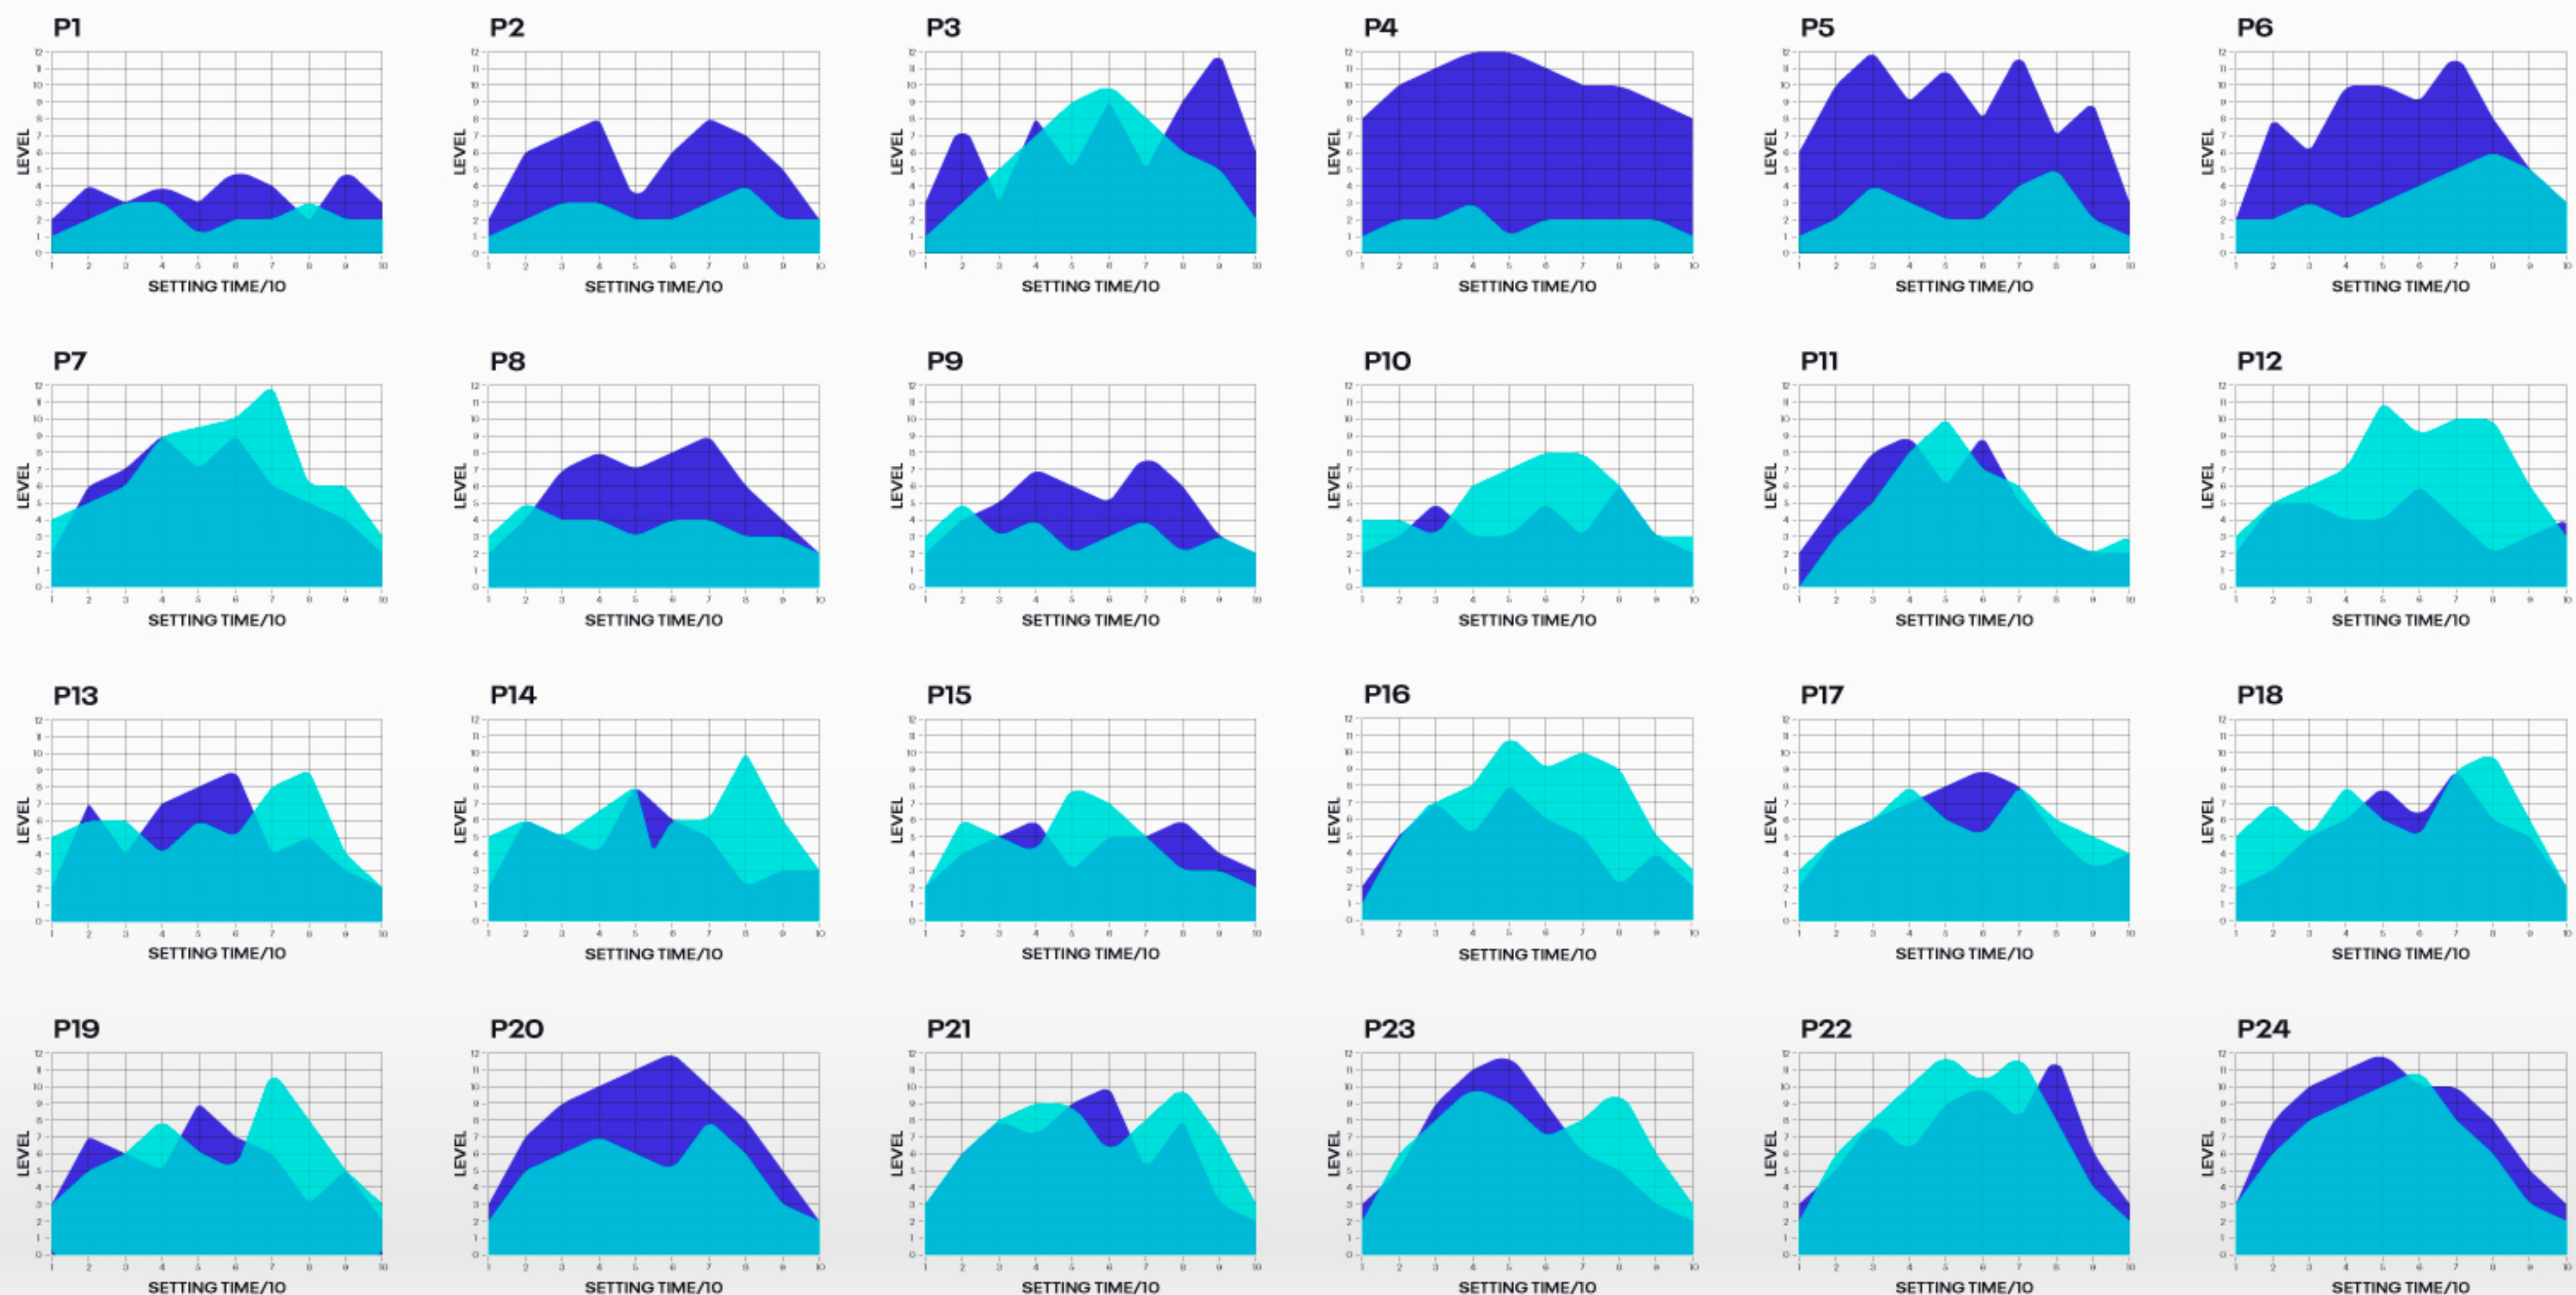

3 TARGET MODES - ENTER YOUR OWN GOAL FOR DISTANCE, TIME OR CALORIES

3 HEART RATE CONTROL PROGRAMMES FOR THE MORE ADVANCED RUNNER

24 PRE-INSTALLED FITNESS PROGRAMMES TO KEEP YOU MOTIVATED

SPEED  INCLINE 

CONNECTED HOME FITNESS