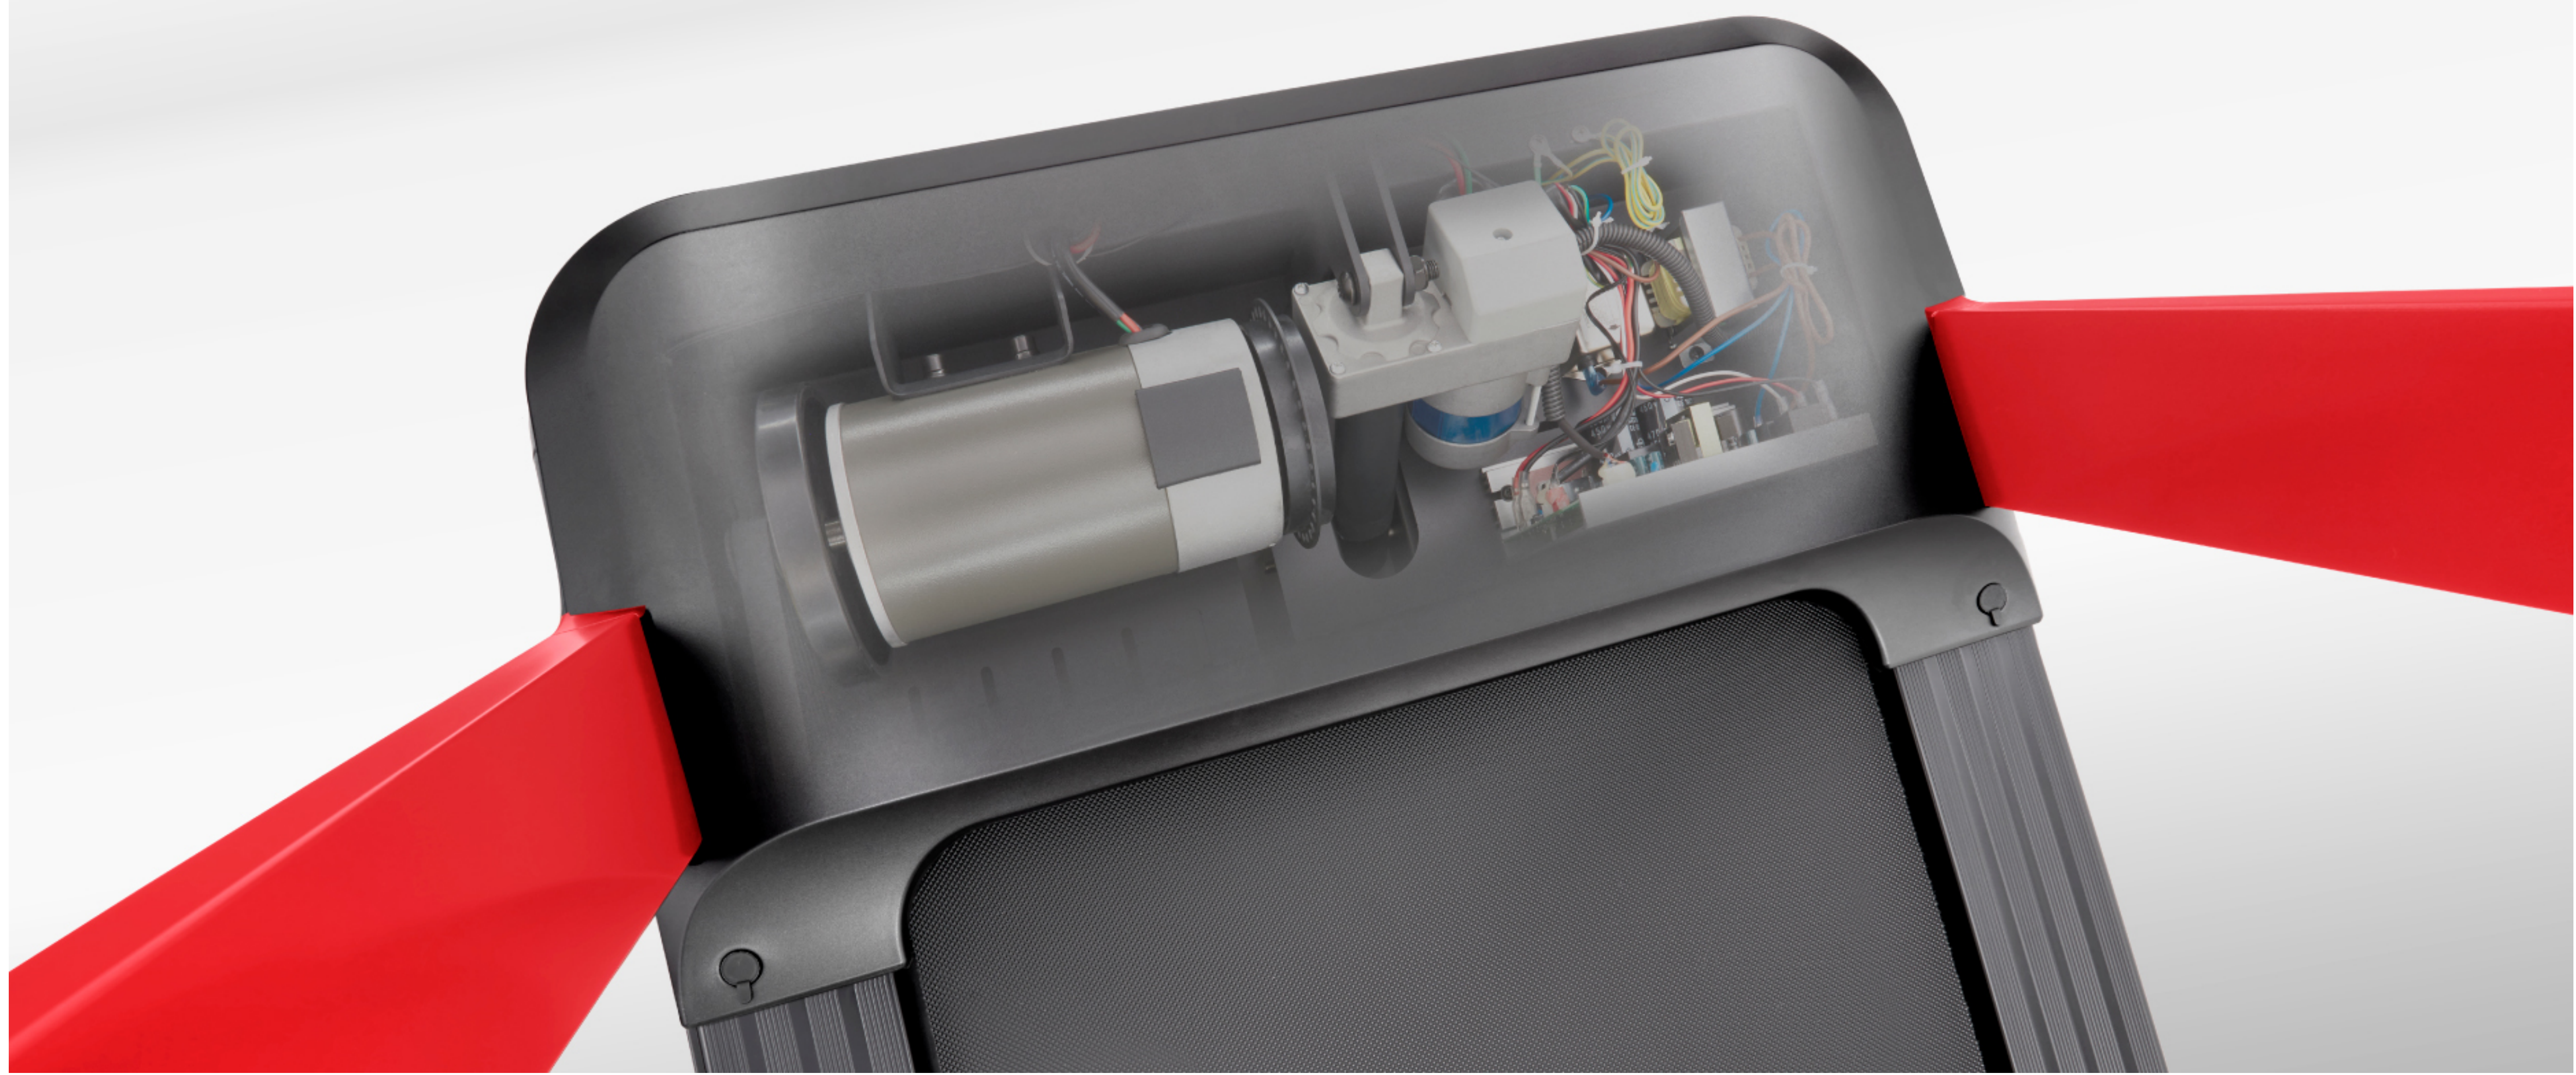

ECO-KINETIC MOTOR

FR30z FLOATRIDE

Reebok

POWERFUL

Impressive power peaks at 4.0 hp and reaches speeds up to 20 kph / 12.4 mph

COMPACT

Efficiently packed under the sleek motor hood ready to punch above its weight

QUIET

Designed specifically for the home environment with minimal moving parts and noise reduction casing

RELIABLE

Rigorously tested to ensure maximum reliability throughout its lifespan - Backed up by a 10 year motor guarantee