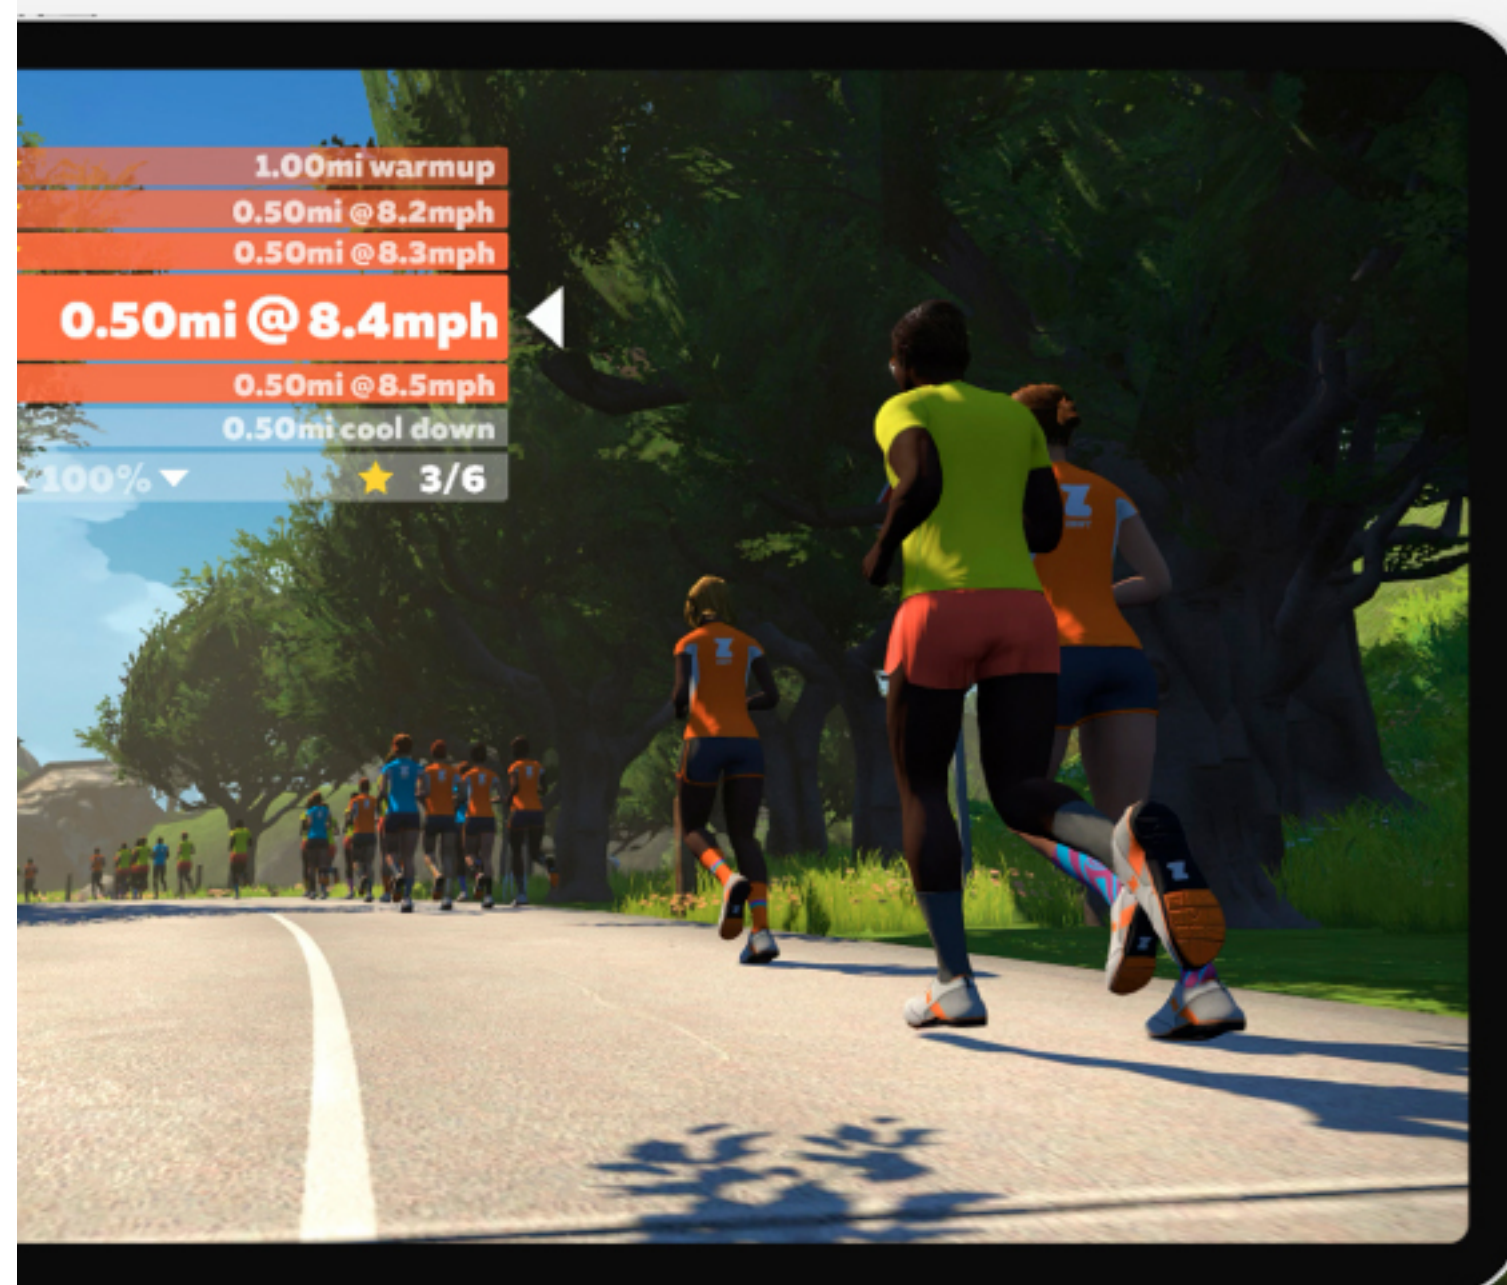

ZWIFT COMPATIBLE

FR30z FLOATRIDE

Reebok

Compatible with Zwift, an immersive online running experience built around a connected global community of runners

MOTIVATING VIDEO GAME STYLE

1000+ WORKOUTS CURATED BY COACHES

GROUP RUNS, COMPETITIONS & RACES

GLOBAL CONNECTIVITY & COMMUNITY