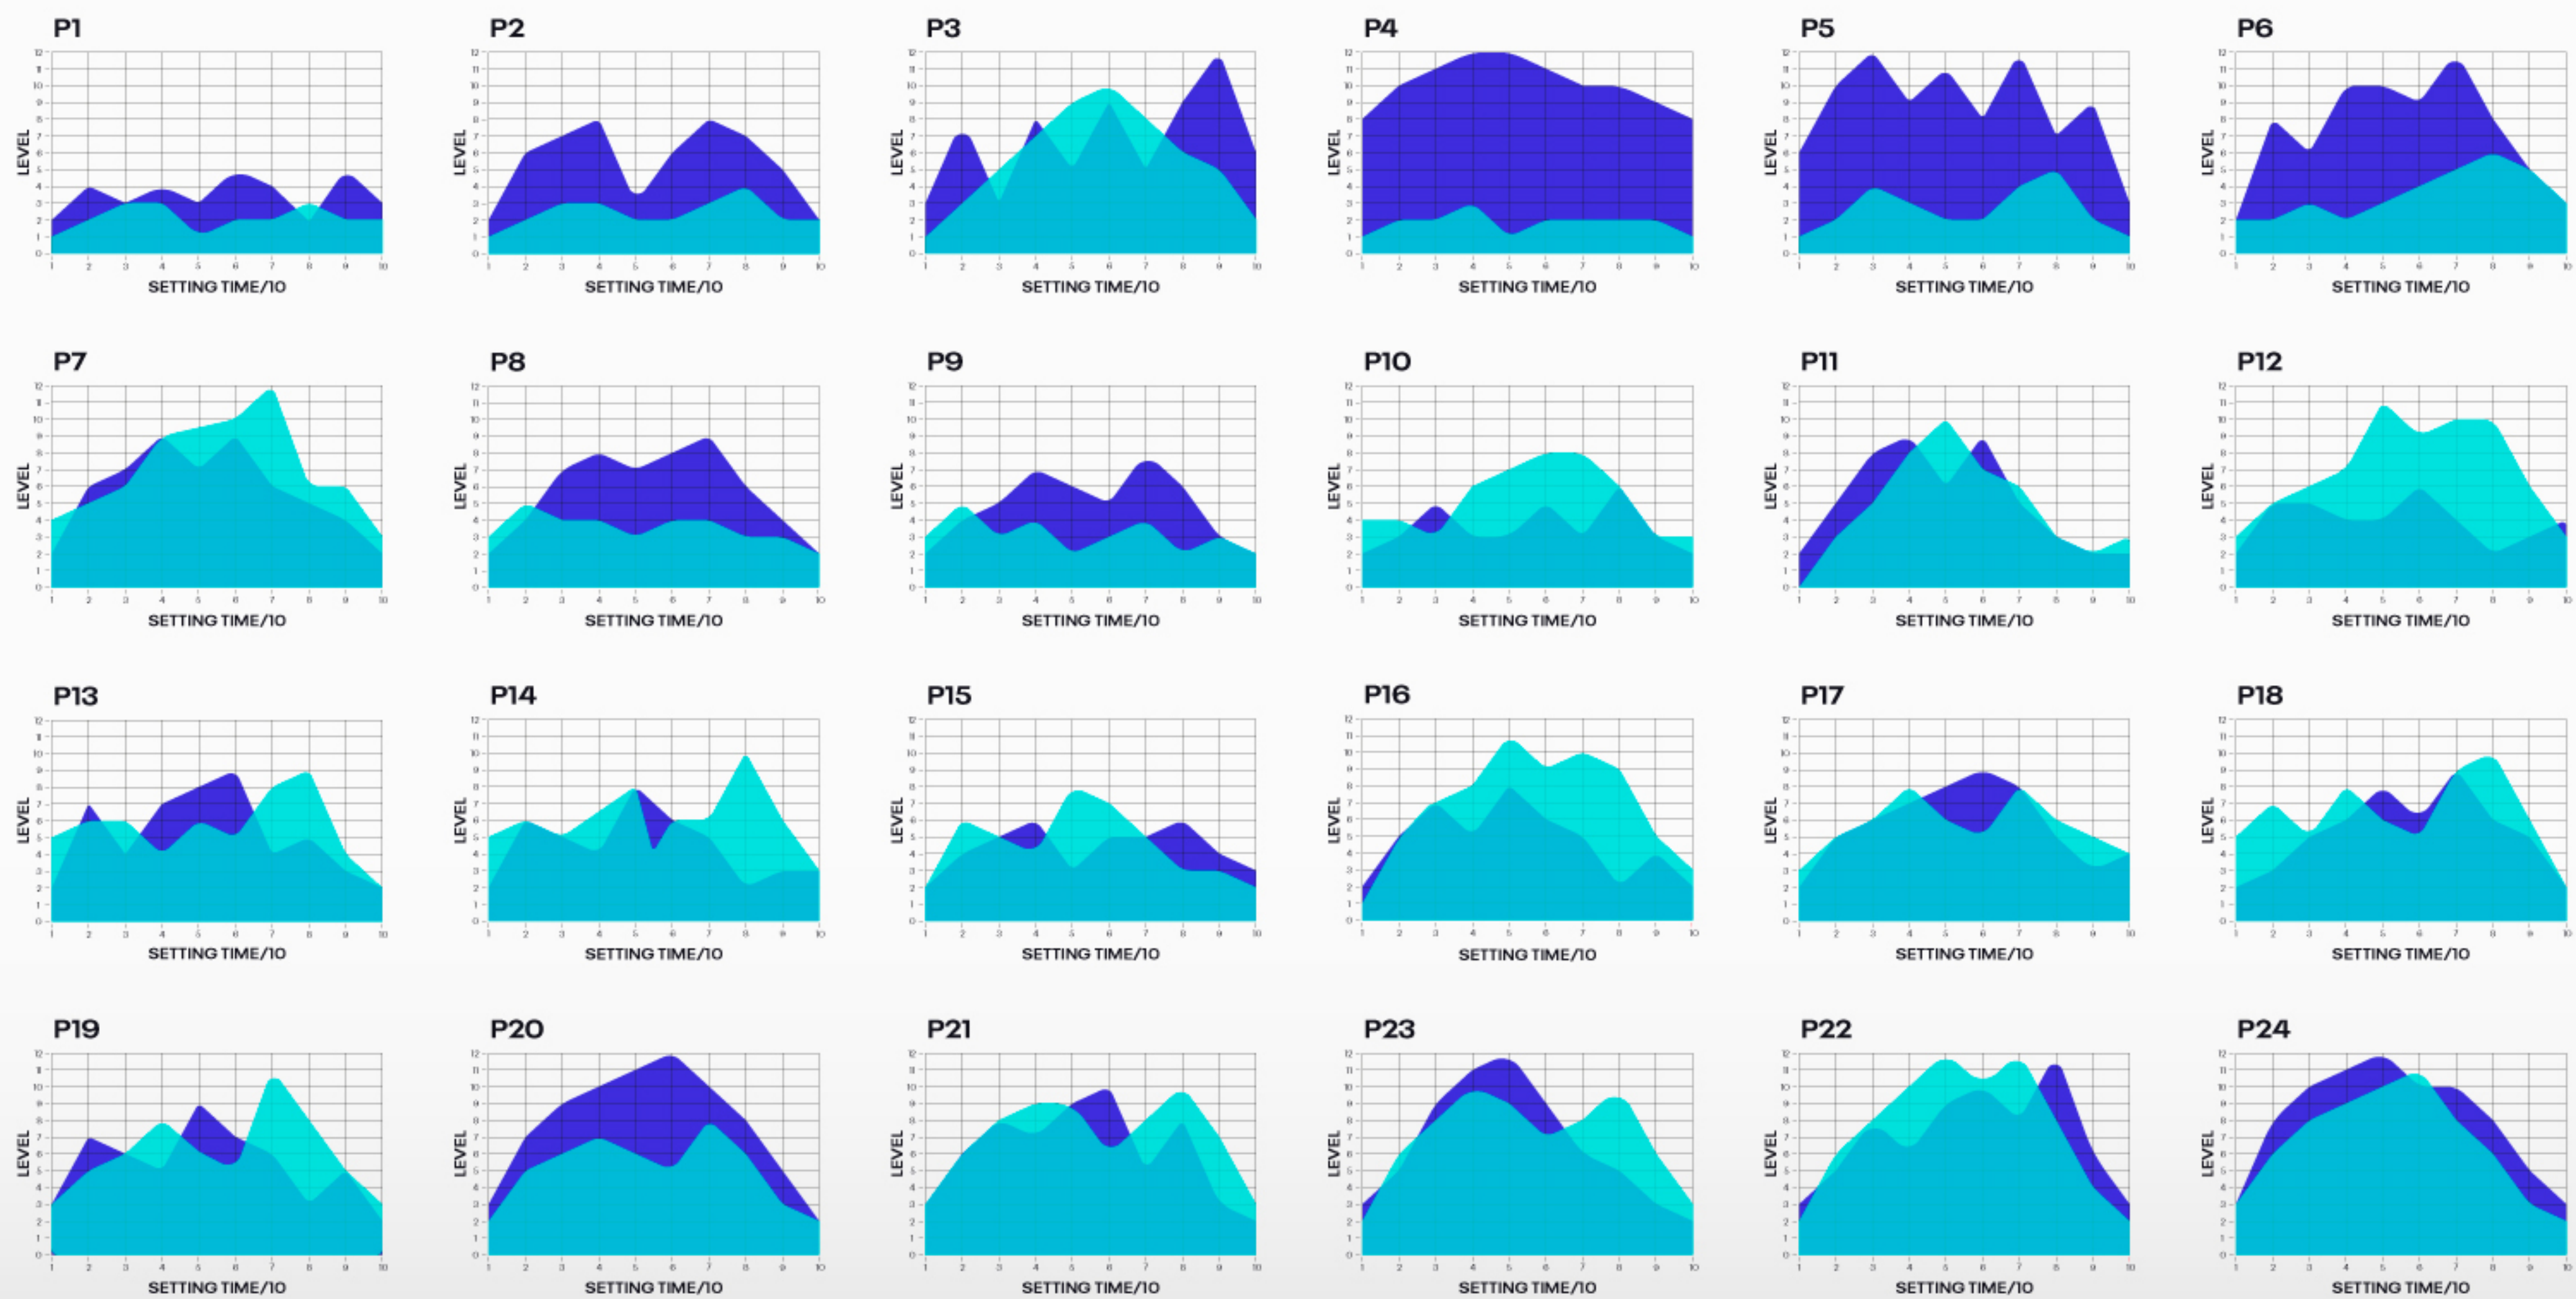

3 TARGET MODES - ENTER YOUR OWN GOAL FOR DISTANCE, TIME OR CALORIES

24 PRE-INSTALLED FITNESS PROGRAMMES TO KEEP YOU MOTIVATED

SPEED  INCLINE 

CONNECTED HOME FITNESS

FR20z FLOATRIDE

Reebok 

**WORKOUT WITH YOUR CHOSEN FITNESS APP
TO EXPLORE CLASSES AND CHALLENGES VIA
YOUR PHONE, TABLET OR TV**