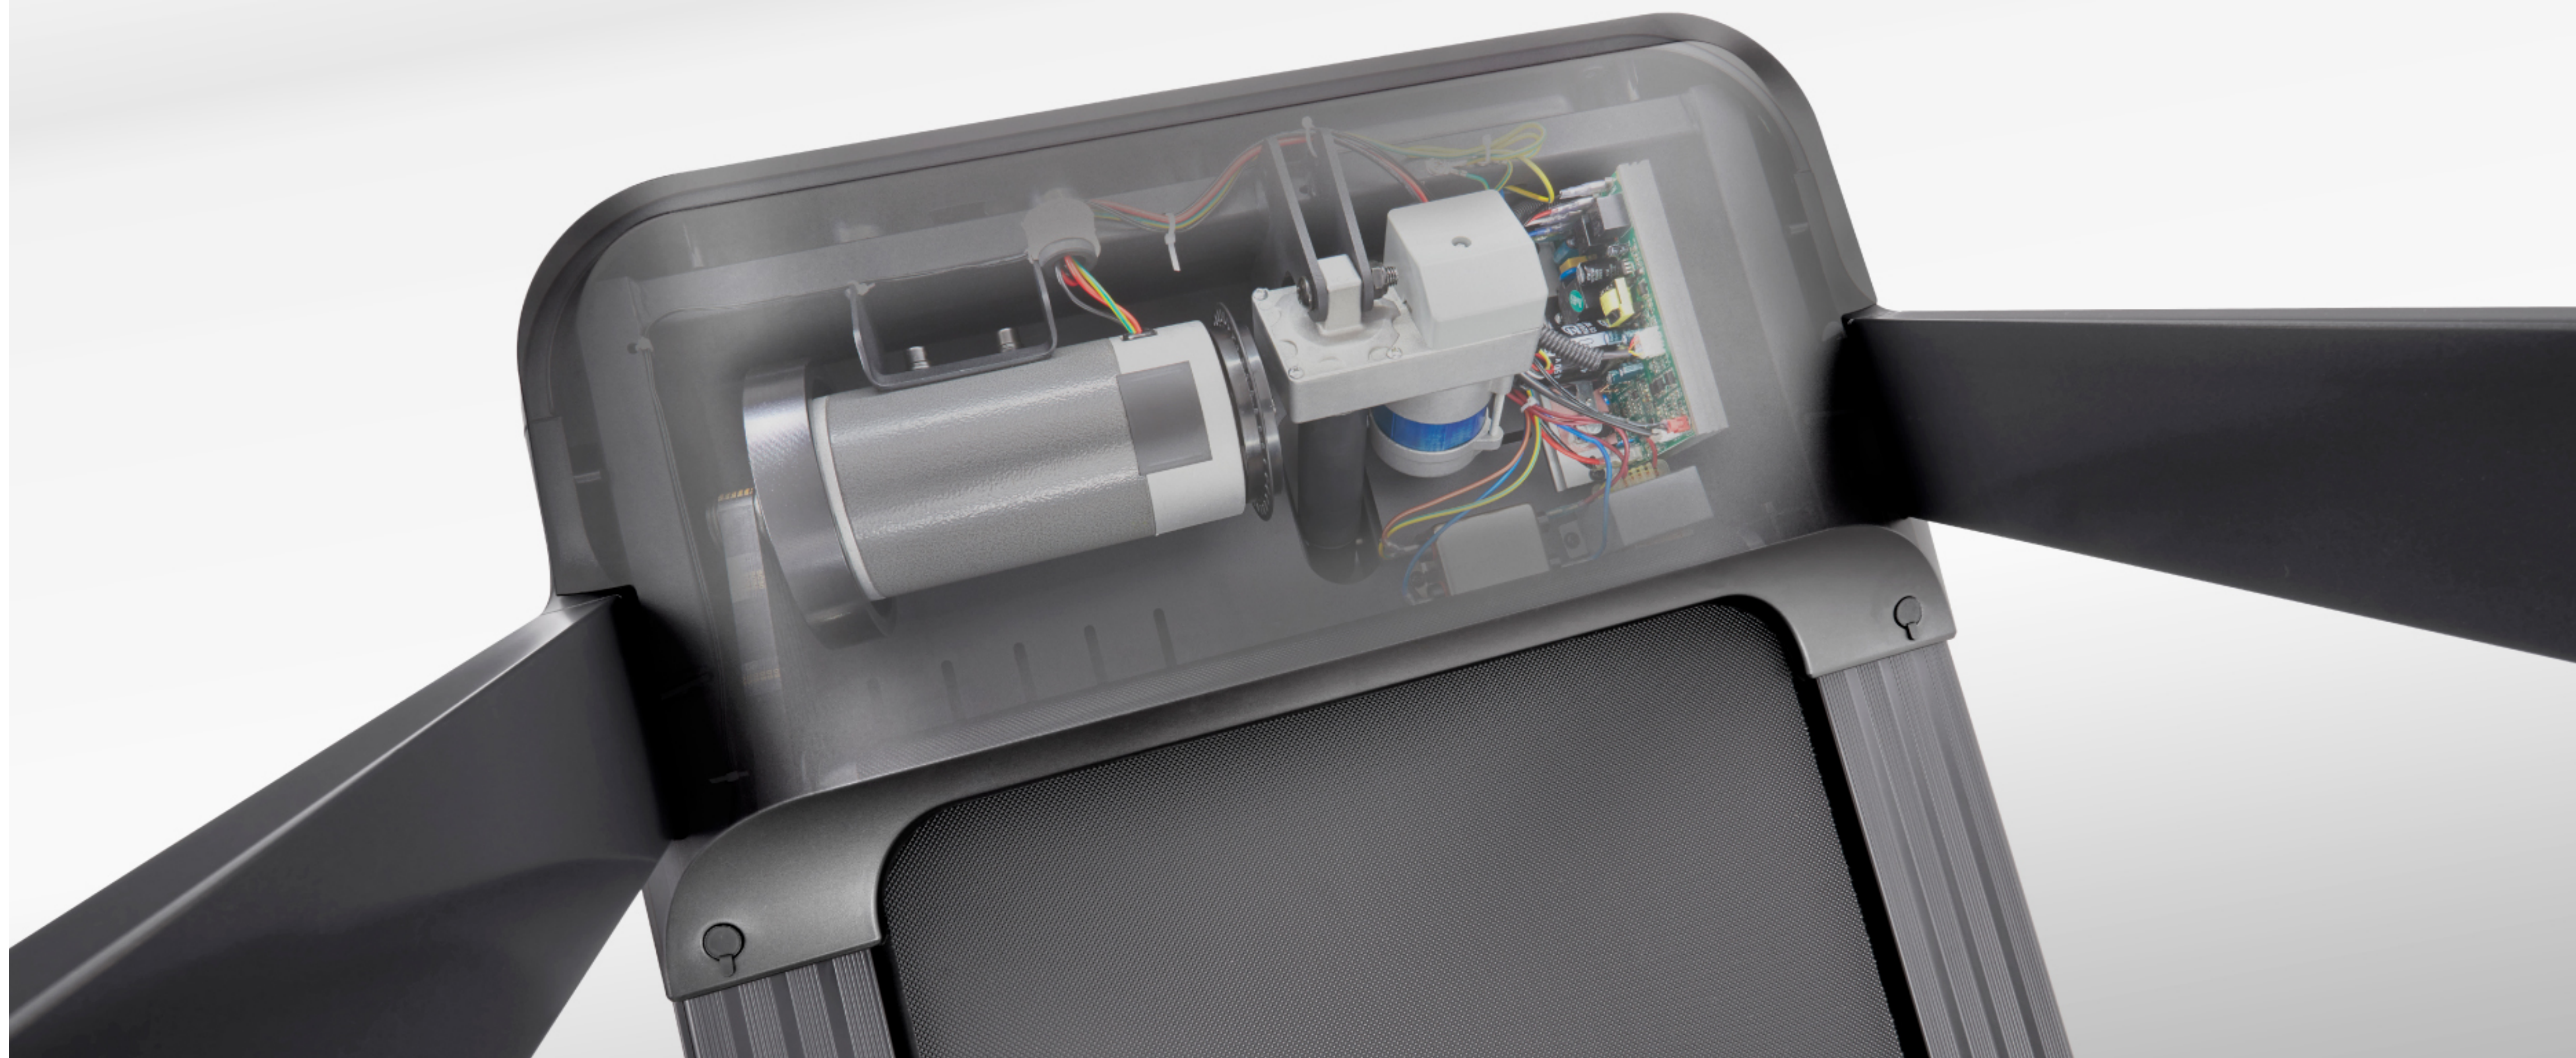

KEY FEATURES

FR20z FLOATRIDE

Reebok 

-  2.25 hp ECO-KINETIC MOTOR
-  18 kph / 11.2 mph MAXIMUM SPEED
-  FLOATRIDE+ CUSHIONING TECHNOLOGY
-  15 LEVELS OF POWER INCLINE
-  24 FITNESS PROGRAMMES
-  COMPATIBLE WITH ZWIFT
-  COMPATIBLE WITH KINOMAP*
-  TOUCH RESPONSE LED DISPLAY
-  SURROUND SOUND SPEAKERS
-  RUNNING AREA: 140 x 46 cm / 55.1 x 18.1"
-  SOLID BUILD: 120 kg / 264.6 lb MAX. USER WEIGHT
-  BUILT-IN TRANSPORT WHEELS

 SURROUND SOUND SPEAKERS

 BLUETOOTH CONNECTIVITY

 SMART DEVICE MEDIA DOCK

 SMALL ITEM STORAGE AREA

 PIVOT DISPLAY & ILLUMINATED BEZEL

FLOATRIDE+ CUSHIONING

FR20z FLOATRIDE

Reebok 

INSPIRED BY THE AWARD-WINNING
OUTDOOR RUNNING SHOE *

Floatride+ technology provides an energised
cushioning experience for an ultra smooth ride.

Strategically placed along the length of the
running deck to help reduce impact strain
and absorb energy efficiently.

SURROUND SOUND SPEAKERS

FR20z FLOATRIDE

Reebok 

 **SURROUND SOUND SPEAKERS FOR A WIRELESS HIGH-QUALITY AUDIO EXPERIENCE**

Strategically placed speakers help to reduce ambient running noise and provide a clear audio output.