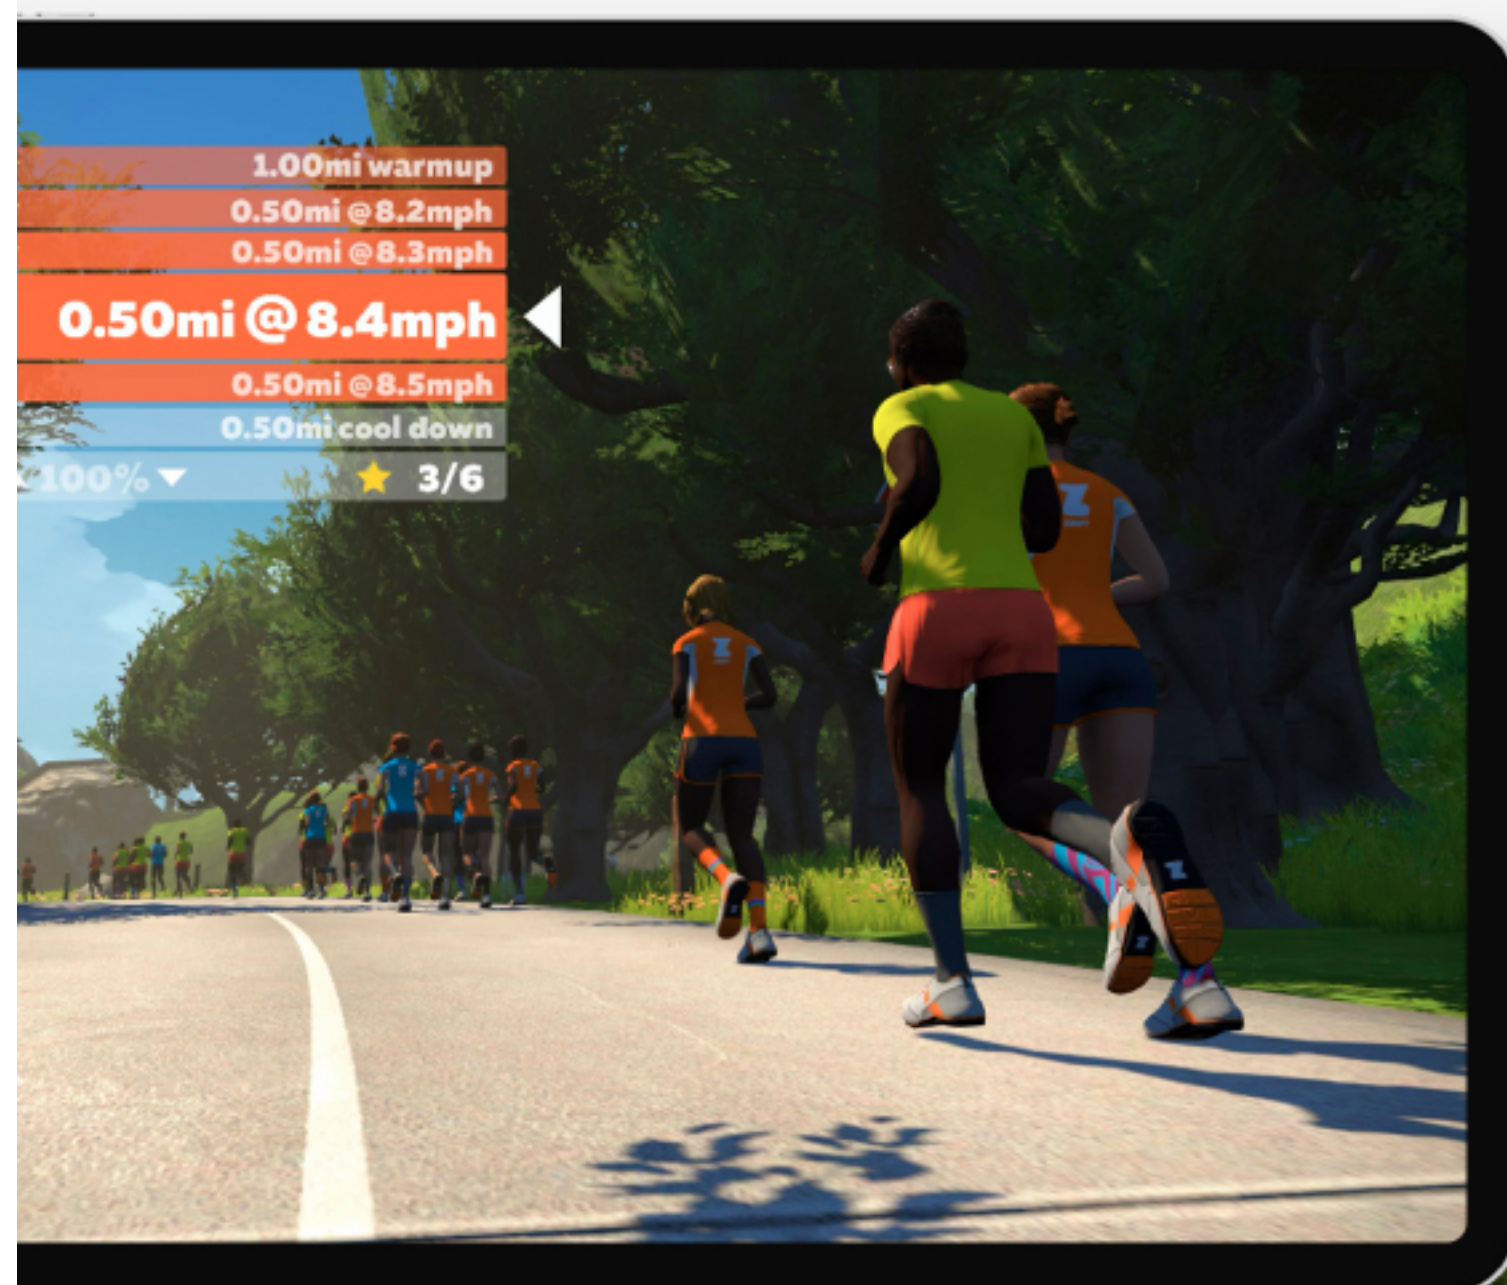

 1000+ WORKOUTS CURATED BY COACHES

 GROUP RUNS, COMPETITIONS & RACES

 GLOBAL CONNECTIVITY & COMMUNITY

KINOMAP APP

FR20z FLOATRIDE

Reebok 

Navigate the world with Kinomap integration for Floatride treadmills*. Kinomap lets you train indoors on your treadmill, adjusting the incline level automatically to match your chosen outdoor route.