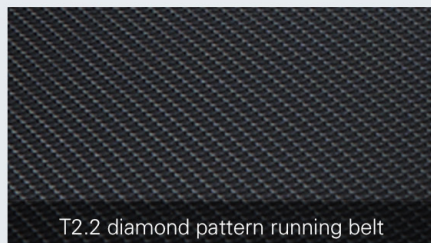

X6
SH-T6700

High-value LED touch panel

Bezier curve arc console Embedded LED wide touch screen, keen touch pressure, surprise at a glance.

▲ white LED touch screen

▲ High-fidelity Bluetooth playback Play music wirelessly to help the fun

Thick muscular column, sharp and powerful

U-shaped one-piece thick stainless steel column, with a strong gas field, Nordson electrostatic high-precision painting, high-end texture.

T1.5 thickened elliptical steel pipe
100,000 times stamping failure test

Anti-seismic high treadmill is not tired after running.

100mm inclination 3D edge strip.

T2.2 diamond pattern running belt

1.5° taper reset roller

130 Kg

bearing weight is fearless
no matter how fat.

HOLD VARIOUS
BODY SHAPES.