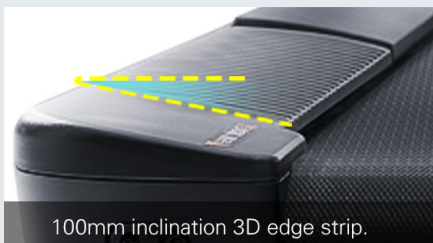

X6
SH-T6700

High-value LED touch panel

Bezier curve arc console Embedded LED wide touch screen, keen touch pressure, surprise at a glance.

▲ white LED touch screen

▲ High-fidelity Bluetooth playback Play music wirelessly to help the fun

Thick muscular column, sharp and powerful

U-shaped one-piece thick stainless steel column, with a strong gas field, Nordson electrostatic high-precision painting, high-end texture.

T1.5 thickened elliptical steel pipe
100,000 times stamping failure test

Anti-seismic high treadmill is not tired after running.

100mm inclination 3D edge strip.

T2.2 diamond pattern running belt

1.5° taper reset roller

130 Kg

bearing weight is fearless
no matter how fat.

HOLD VARIOUS
BODY SHAPES.