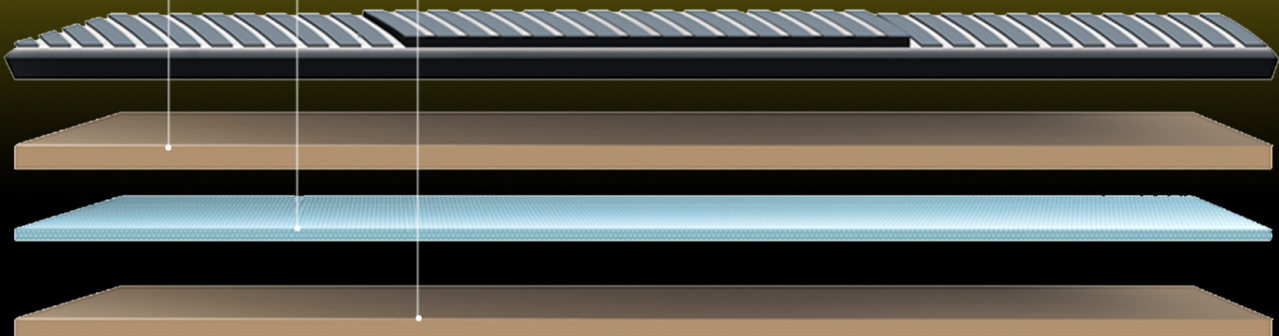

Anti-seismic high treadmill is not tired after running.

100mm inclination 3D edge strip.

T2.2 diamond pattern running belt

1.5° taper reset roller

130 Kg

bearing weight is fearless
no matter how fat.

HOLD VARIOUS
BODY SHAPES.

130 kg load-bearing

Classic Z-shaped body
Trinity support
Stable anti-weight value MAX

The first layer of running board/T18mm

Shock absorption space cotton/5mm

Second layer running board/T12mm

Rehabilitation double-layer encryption running board.

F-class surging power and fearless journey

AC MOTOR 4HP

1 times faster

1 times the power consumption

Condensing **15-stage** climbing experience

Enjoy the same outdoor climbing and climbing, which will burn more fat and improve your health step by step.

15 grades-consumes 428 calories

10 grades-consumes 385 calories

5 grades-229 calories burned

Grade 0-consumes 186 calories

Technical parameters

X6

Model No. SH-T6700 (X6)	Brand SHUA	Product Name High-end Household
Dimension(mm) L2030xW910xH1530	Ascension gradient 0-15	Power AC220-240V/50Hz
Motor power AC MOTOR 4HP	Range of speed 0.5-18 km/h	Maximum user's weight 130KG
Walking area(mm) 1350x500	N.W. 141KG	G.W. 173KG
Entertainment WeChat Interconnect / Bluetooth / USB Interface	Display White LED touch screen	