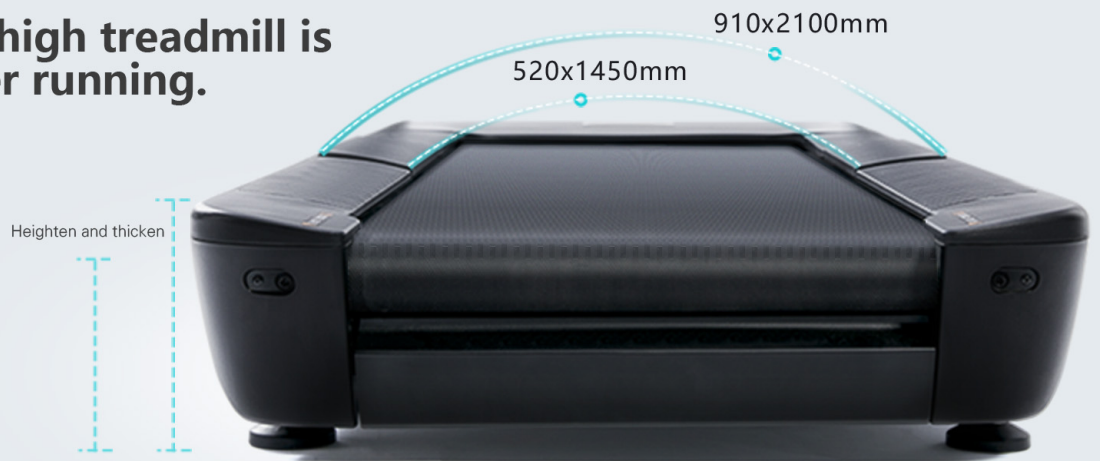

X6
SH-T6700

High-value LED touch panel

Bezier curve arc console Embedded LED wide touch screen, keen touch pressure, surprise at a glance.

▲ white LED touch screen

▲ High-fidelity Bluetooth playback Play music wirelessly to help the fun

Thick muscular column, sharp and powerful

U-shaped one-piece thick stainless steel column, with a strong gas field, Nordson electrostatic high-precision painting, high-end texture.

T1.5 thickened elliptical steel pipe
100,000 times stamping failure test

Anti-seismic high treadmill is not tired after running.

100mm inclination 3D edge strip.

T2.2 diamond pattern running belt

1.5° taper reset roller

130 Kg

bearing weight is fearless
no matter how fat.

HOLD VARIOUS
BODY SHAPES.

130 kg load-bearing

Classic Z-shaped body
Trinity support
Stable anti-weight value MAX

The first layer of running board/T18mm

Shock absorption space cotton/5mm

Second layer running board/T12mm

Rehabilitation double-layer encryption running board.