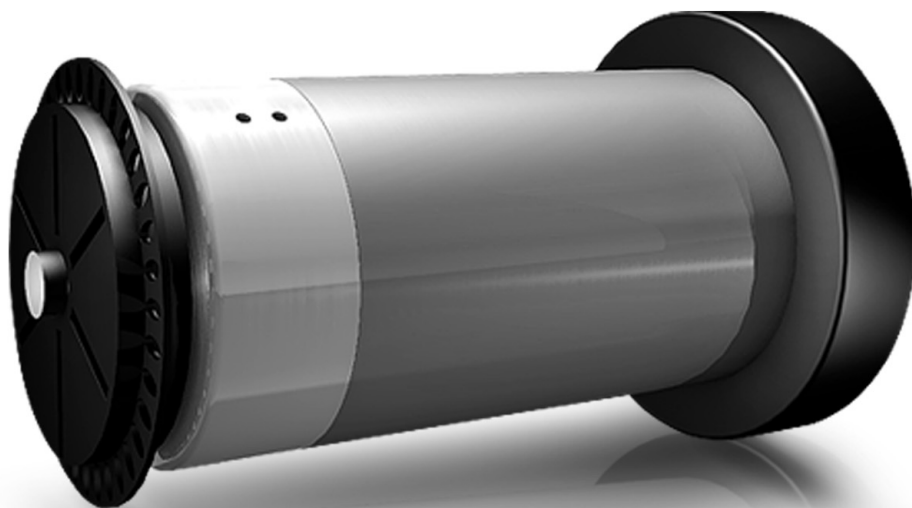

Anti-seismic high treadmill is not tired after running.

100mm inclination 3D edge strip.

T2.2 diamond pattern running belt

1.5° taper reset roller

130 Kg

bearing weight is fearless
no matter how fat.

HOLD VARIOUS
BODY SHAPES.

F-class surging power and fearless journey

AC MOTOR 4HP

1 times faster

1 times the power consumption

Condensing **15-stage** climbing experience

Enjoy the same outdoor climbing and climbing, which will burn more fat and improve your health step by step.

15 grades-consumes 428 calories

10 grades-consumes 385 calories

5 grades-229 calories burned

Grade 0-consumes 186 calories

Technical parameters

X6

Model No. SH-T6700 (X6)	Brand SHUA	Product Name High-end Household
Dimension(mm) L2030xW910xH1530	Ascension gradient 0-15	Power AC220-240V/50Hz
Motor power AC MOTOR 4HP	Range of speed 0.5-18 km/h	Maximum user's weight 130KG
Walking area(mm) 1350x500	N.W. 141KG	G.W. 173KG
Entertainment WeChat Interconnect / Bluetooth / USB Interface	Display White LED touch screen	