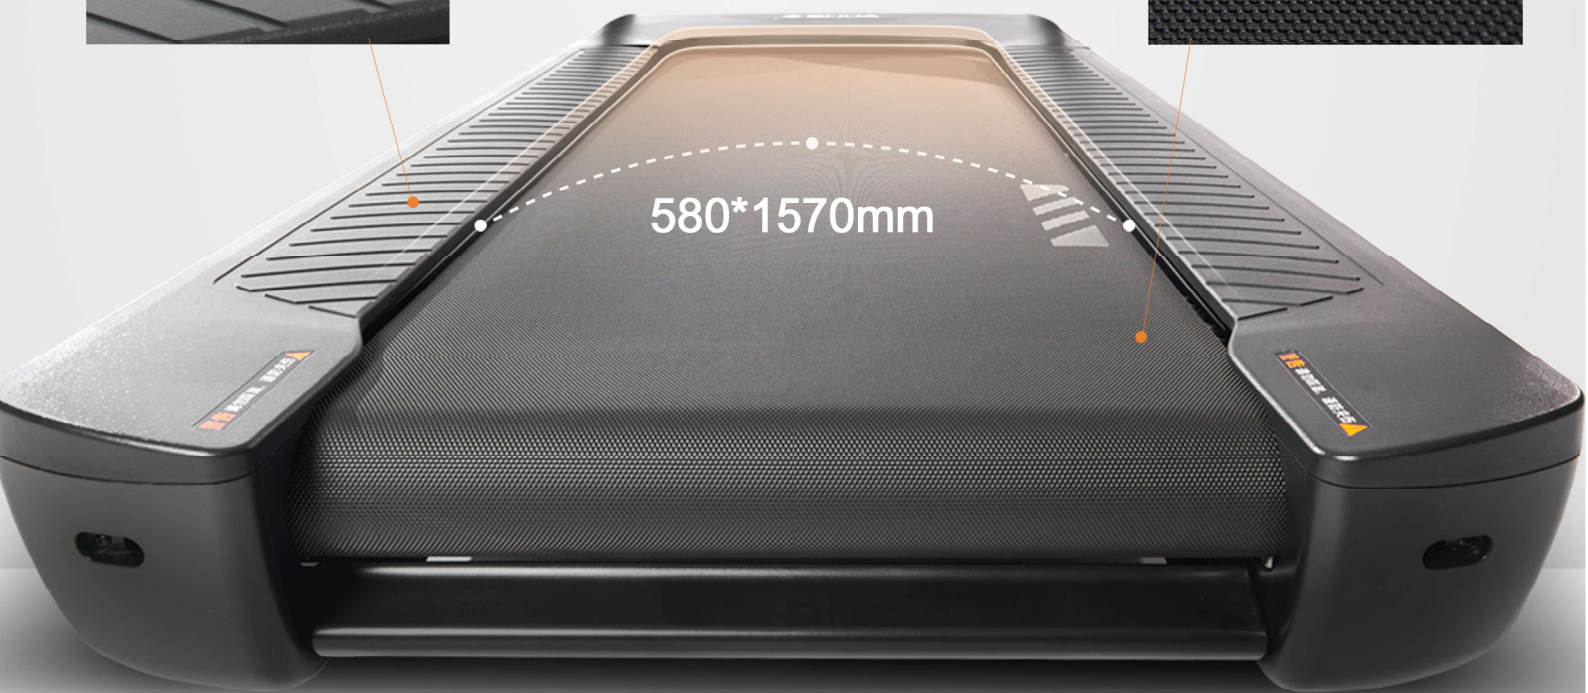

INTELLIGENT HEART RATE MONITOR

Hand grip / Wireless chest band / Smart Watch

SIEMENS Inverter

BEST CPU PERFORMANCE

6 core CPU, DDR4 2G memory, 1000M network card

PRODUCT DETAIL

01

Z-shaped stable structure

02

Elastic handrail

03

Quick-adjust picks Neat icon layout
Infrared sensor

04

MDF25.4mm commercial
running deck.
Double-sided replaceable

SCIENTIFIC STRUCTURE

Enjoy the pleasure running on 580*1570mm deck
Smooth and quiet at any speed

3D side rail Width 100mm

Diamond running belt thickness 2.5mm

- Nano wear-resistant layer
- PEP noise-absorbing layer
- Cushion shock-absorbing layer
- EVA noise-absorbing layer
- Solid bottom layer

Super Shock Absorption