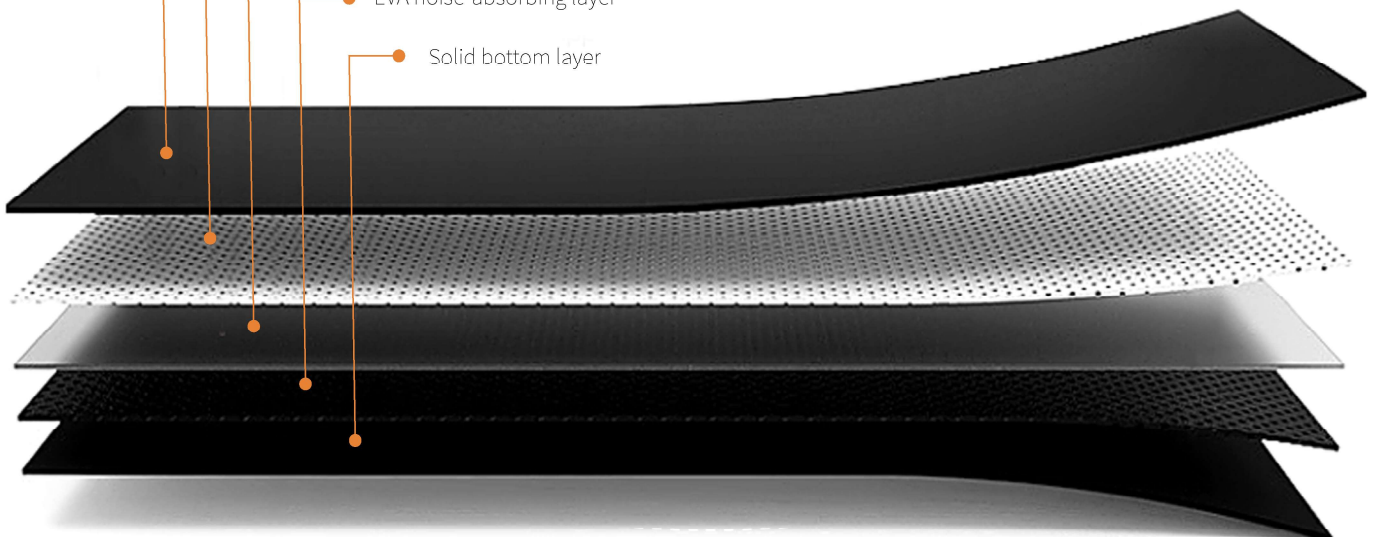

02

Elastic handrail

03

Quick-adjust picks Neat icon layout
Infrared sensor

04

MDF25.4mm commercial
running deck.
Double-sided replaceable

SCIENTIFIC STRUCTURE

Enjoy the pleasure running on 580*1570mm deck
Smooth and quiet at any speed

3D side rail Width 100mm

Diamond running belt thickness 2.5mm

- Nano wear-resistant layer
- PEP noise-absorbing layer
- Cushion shock-absorbing layer
- EVA noise-absorbing layer
- Solid bottom layer

Super Shock Absorption