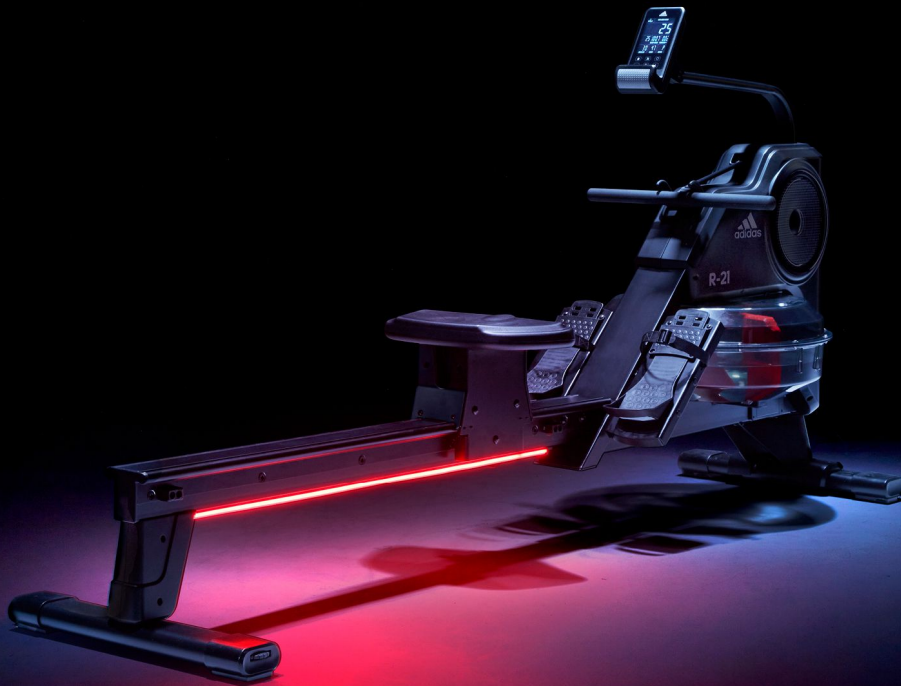

R-21 WATER ROWER

Bringing a more authentic experience to your rowing, the adidas R-21 Water Rower features a water-based resistance system, which gives a more traditional feel and sound when rowing indoors.

REDEFINE YOUR HOME CARDIO EXPERIENCE

CREATE ENERGY

R-21 WATER ROWER

- > SELF-GENERATING POWER; NO WIRES OR PLUGS NEEDED
- > 7 WATER LEVELS OF RESISTANCE
- > RED LED LIGHTS POWER UP WHEN YOU CREATE ENERGY
- > DENSELY PADDED SEAT FOR COMFORT
- > FOOTPLATES WITH HEIGHT AND STRAP ADJUSTMENTS
- > SOLID BUILD QUALITY: 150 kg MAX, USER WEIGHT
- > BUILT-IN TRANSPORT WHEELS
- > FLOOR LEVEL ADJUSTMENT

R-21 WATER ROWER

> CLEAR LCD SCREEN

> 3 TARGET MODES: TIME, DISTANCE & CALORIES

> TABLET & PHONE HOLDER PROVIDE OPTIMUM VIEWING ANGLE

> CHEST STRAP INCLUDED TO MONITOR HEART RATE

> FEEDBACK: SPEED, TIME, DISTANCE, CALORIES,
HEART RATE, STROKES PER MINUTE, TIME/500m

R-21 WATER ROWER

> IDEAL FOR CONNECTING WITH FITNESS APPS VIA YOUR PHONE, TABLET OR TV

> TABLET AND PHONE HOLDER PROVIDES OPTIMUM VIEWING ANGLE

R-21 WATER ROWER: HOME FITNESS CLASSES

CREATE ENERGY