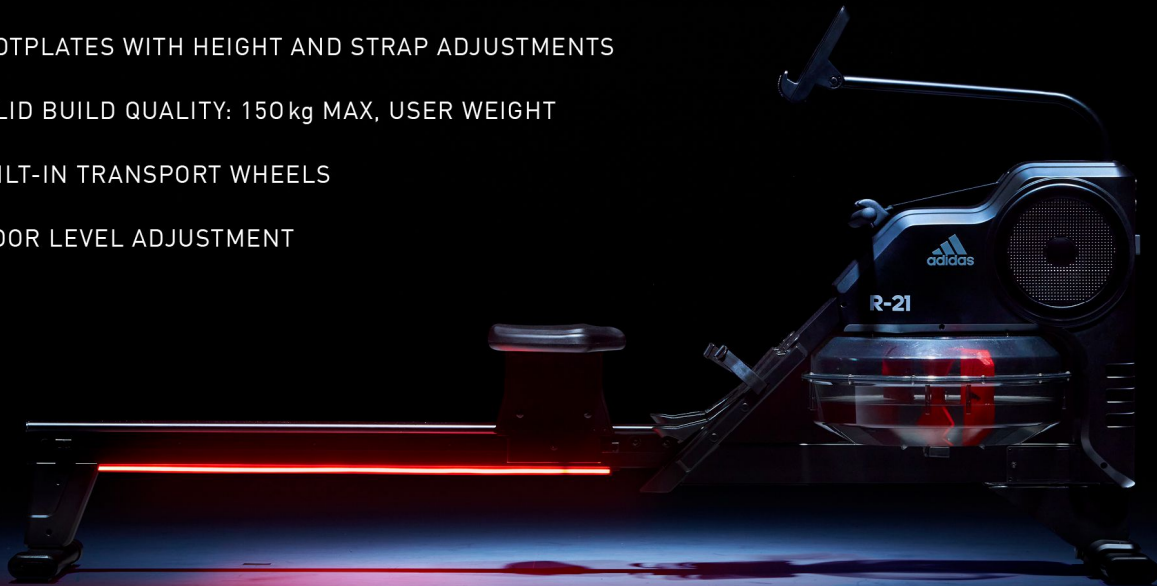

R-21 WATER ROWER

Bringing a more authentic experience to your rowing, the adidas R-21 Water Rower features a water-based resistance system, which gives a more traditional feel and sound when rowing indoors.

REDEFINE YOUR HOME CARDIO EXPERIENCE

CREATE ENERGY

R-21 WATER ROWER

- > SELF-GENERATING POWER; NO WIRES OR PLUGS NEEDED
- > 7 WATER LEVELS OF RESISTANCE
- > RED LED LIGHTS POWER UP WHEN YOU CREATE ENERGY
- > DENSELY PADDED SEAT FOR COMFORT
- > FOOTPLATES WITH HEIGHT AND STRAP ADJUSTMENTS
- > SOLID BUILD QUALITY: 150 kg MAX, USER WEIGHT
- > BUILT-IN TRANSPORT WHEELS
- > FLOOR LEVEL ADJUSTMENT

R-21 WATER ROWER

> CLEAR LCD SCREEN

> 3 TARGET MODES: TIME, DISTANCE & CALORIES

> TABLET & PHONE HOLDER PROVIDE OPTIMUM VIEWING ANGLE

> CHEST STRAP INCLUDED TO MONITOR HEART RATE

> FEEDBACK: SPEED, TIME, DISTANCE, CALORIES,
HEART RATE, STROKES PER MINUTE, TIME/500m

R-21 WATER ROWER

> IDEAL FOR CONNECTING WITH FITNESS APPS VIA YOUR PHONE, TABLET OR TV

> TABLET AND PHONE HOLDER PROVIDES OPTIMUM VIEWING ANGLE

R-21 WATER ROWER: HOME FITNESS CLASSES

CREATE ENERGY