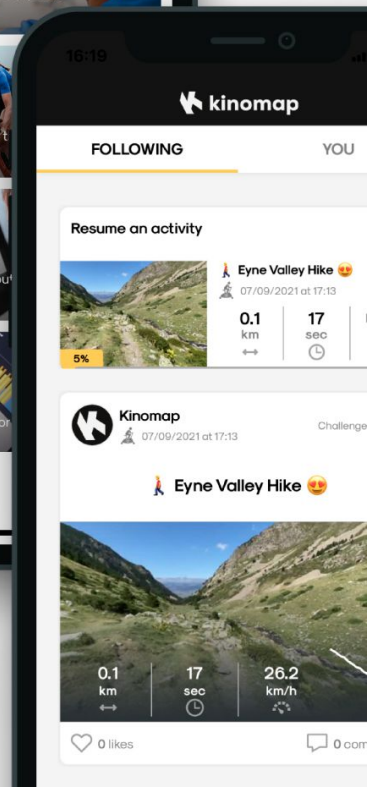

kinomap

Navigate the world with Kinomap integration for compatible bikes, cross trainers and treadmills*. Kinomap lets you train indoors on your equipment and adjusts the incline level and resistance settings automatically to match your chosen outdoor route.

TRAIN ALL OVER THE WORLD WITH THOUSANDS OF VIDEOS AVAILABLE

STRUCTURED WORKOUTS INCLUDING COACHING AND INTERVAL TRAINING

SHARE YOUR ACHIEVEMENTS WITH THE KINOMAP COMMUNITY

CHALLENGE YOUR FRIENDS WITH KINOMAP'S MULTIPLAYER MODE

*Kinomap subscription required