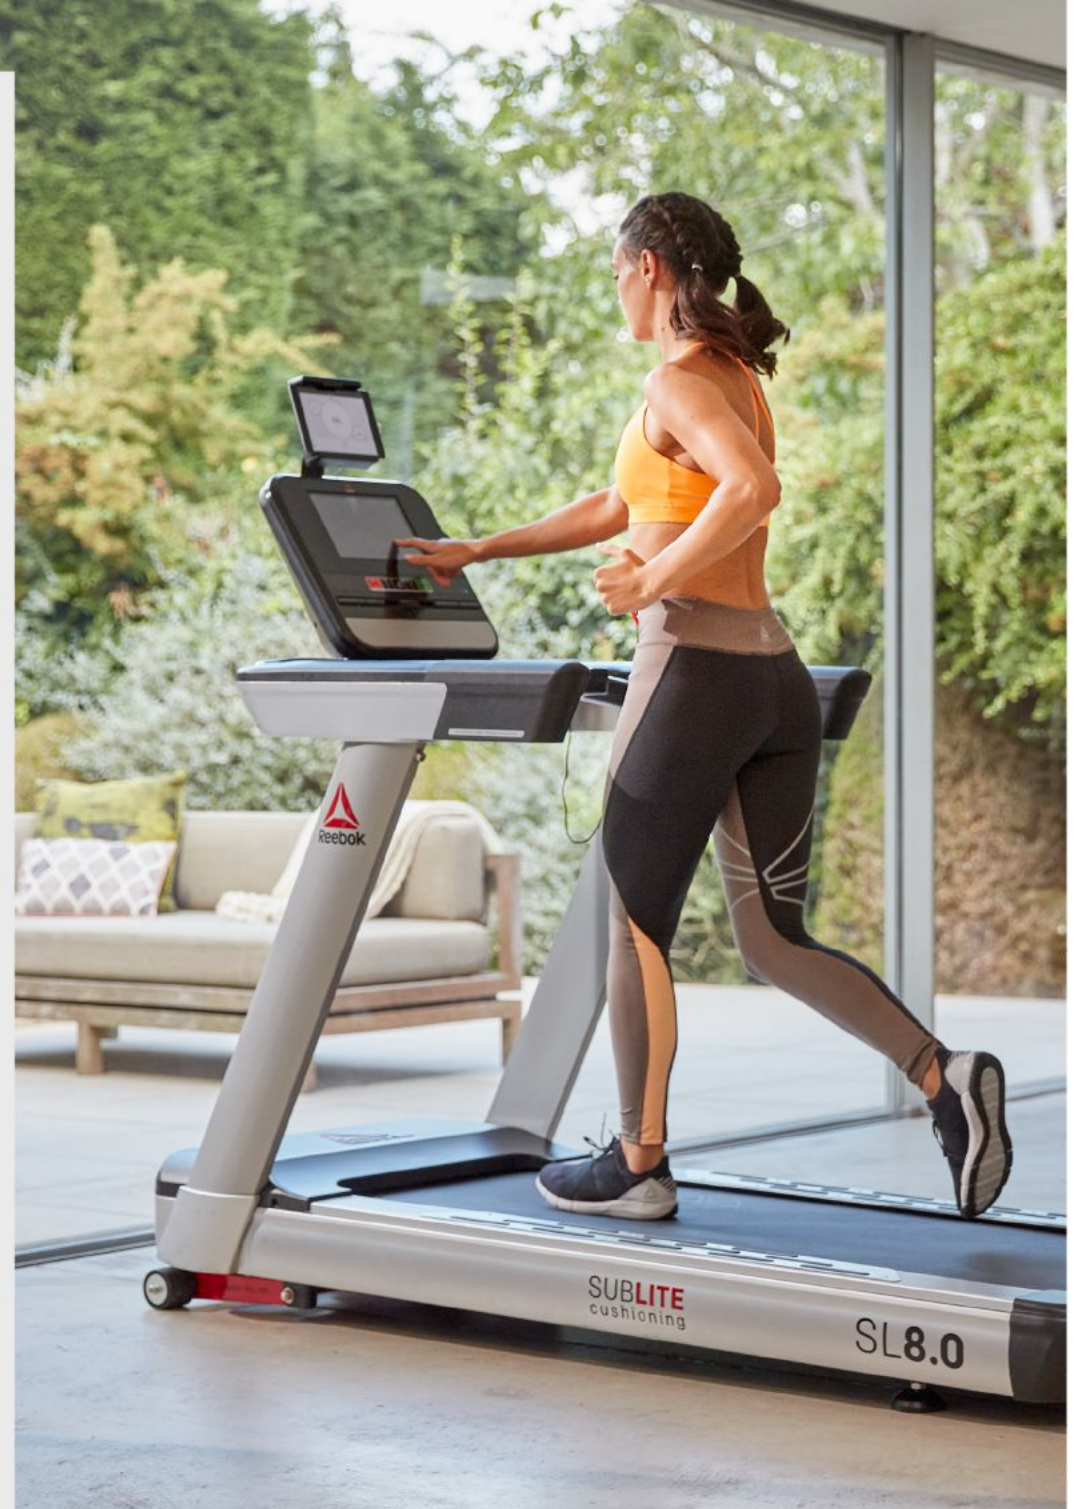

## SL8.0 TREADMILL (AC) BLUETOOTH

Designed for more advanced cardio workouts, the Reebok SL8.0 bridges the gap between gym and home exercise. Compared to traditional DC treadmills the SL8.0's 4HP AC motor is more powerful and reliable; allowing you to increase the intensity and duration of your training.

Featuring a 10.1" touchscreen display, the InterAct Console provides in-depth feedback and programmes for total performance. The internet enabled system also features apps such as Netflix, Facebook and YouTube; with 5W speakers to play your music and videos aloud.

4 HP Motor - 20 KPH Max. Speed

10.1" TFT Touchscreen

18 Power Incline Levels

Quick Speed & Incline Keys

Sublite Cushioning Technology

MP3 Input with 5W Speakers

# SL8.0 TREADMILL AC TREADMILL - CONSOLE

**BLUETOOTH ENABLED**

**COMPATIBLE WITH  
THE REEBOK FITNESS APP**

Track, Plan and Analyse your training

**FULLY ADJUSTABLE TARGET PROGRAMS  
+ 7 CUSTOMISABLE TRAINING MODES**