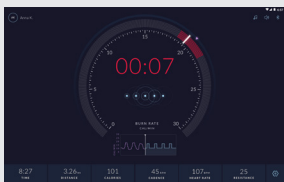

THE JRNY® APP EXPERIENCE*

Adaptive Workouts

Daily adaptive workouts that auto-adjust as you improve.