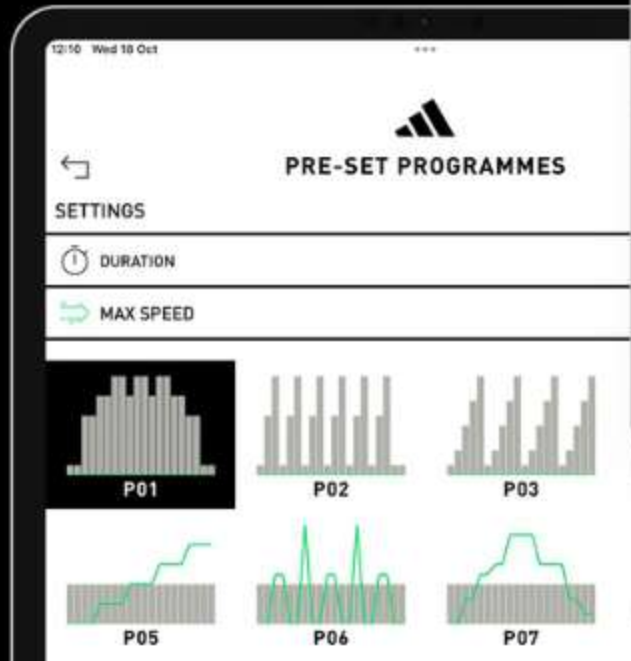

# ZWIFT COMPATIBLE

Immersive, video game style training in virtual worlds, from alpine mountains to futuristic cities

Global connectivity with group runs and races

Follow on your phone, tablet, or TV

\*Zwift subscription required

# ADIDAS CONSOLE+

Connects to your treadmill via your phone or tablet, for enhanced console features & workout tracking

Sync workout data with Apple Health, Google Fit, Strava, and more

WATCH THE APP VIDEO