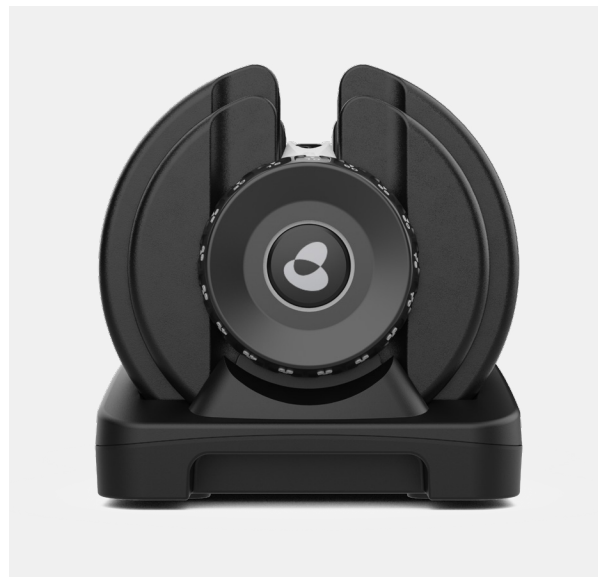

| SelectTech® 90 Dumbbells

Dial the challenge up for heavy lifting or dial it back for a lighter workout.

Quick adjustment dials

Switch between weight settings with a quick twist of the dials, from 4 to 41 kg per dumbbell.¹

Space-saving design

Get more workout in less space by replacing 17 separate weights with a single, all-in-one set.

Premium metal components

Reinforced with durable metal plates and a locking system to keep weights in place.

Knurled hand grips

Knurled hand grips provide comfort and superior control, even during your heaviest lifts.

Additional features

- Storage trays included
- Compatible with SelectTech Adjustable Dumbbell Stand (sold separately)

SelectTech® 90 Dumbbells

- 1 Premium, durable metal components
- 2 Knurled hand grips
- 3 Replaces 17 dumbbells with one, all-in-one system
- 4 Space-saving design with storage trays

Product details

Product dimensions:
17.7" L x 9.2" W x 9" H each
(45 x 23.4 x 23 cm)