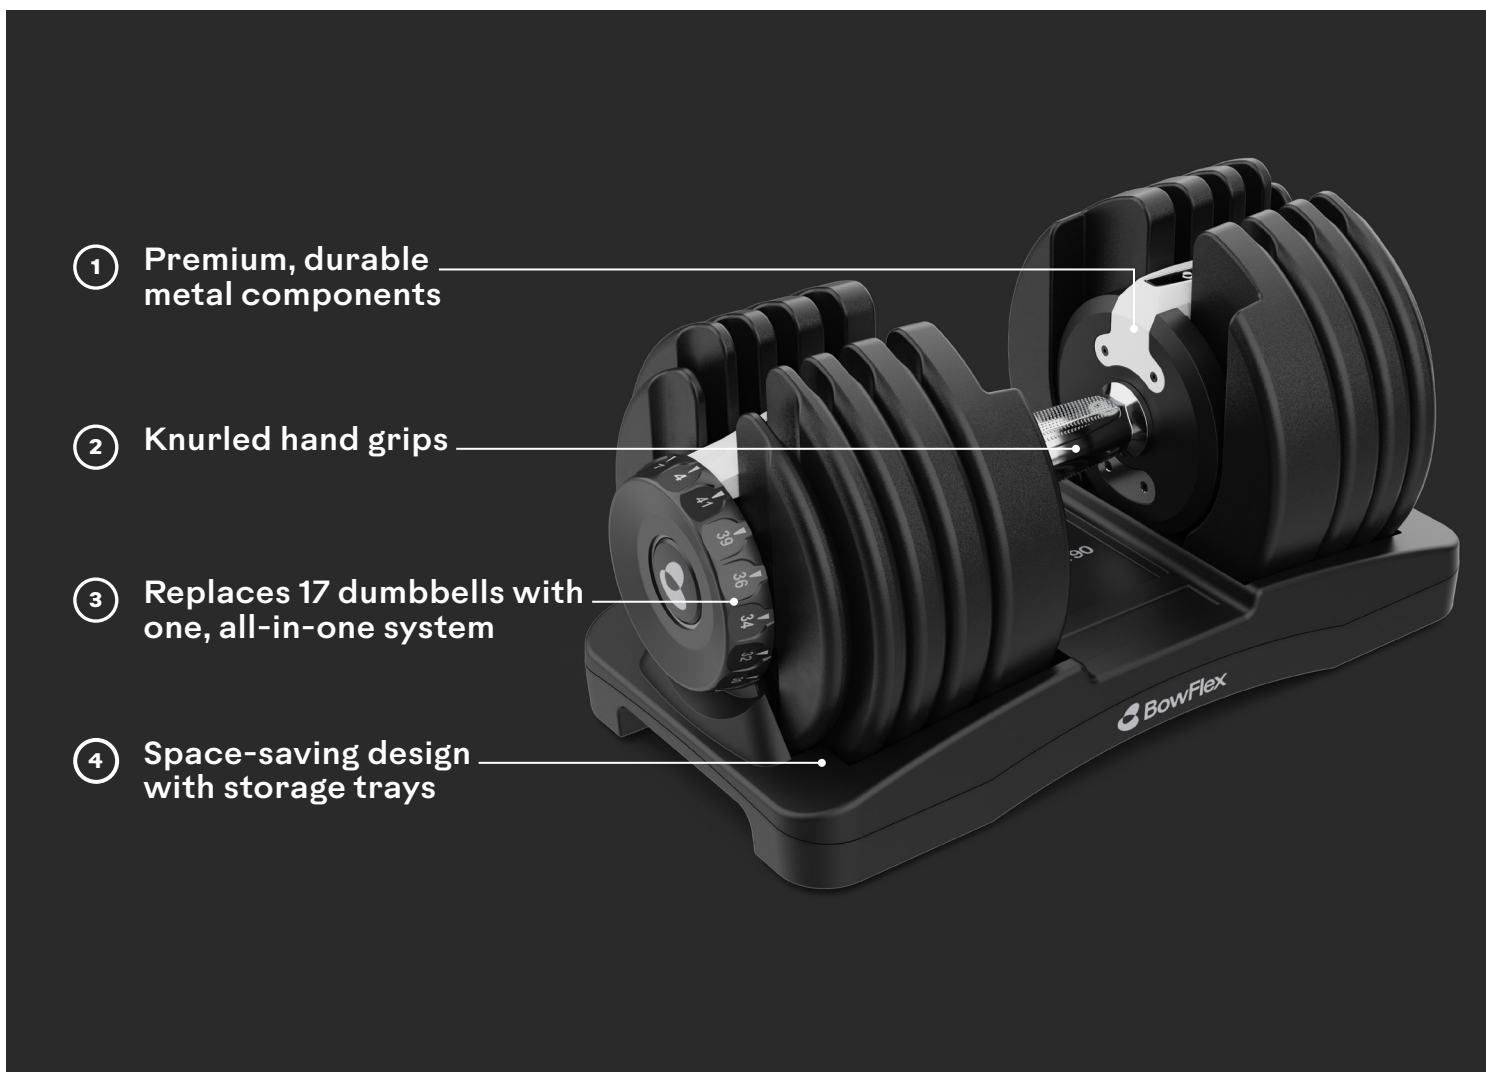

| SelectTech® 90 Dumbbells

Dial the challenge up for heavy lifting or dial it back for a lighter workout.

Quick adjustment dials

Switch between weight settings with a quick twist of the dials, from 4 to 41 kg per dumbbell.¹

Space-saving design

Get more workout in less space by replacing 17 separate weights with a single, all-in-one set.

Premium metal components

Reinforced with durable metal plates and a locking system to keep weights in place.

Knurled hand grips

Knurled hand grips provide comfort and superior control, even during your heaviest lifts.

Additional features

- Storage trays included
- Compatible with SelectTech Adjustable Dumbbell Stand (sold separately)

SelectTech® 90 Dumbbells

- 1 Premium, durable metal components
- 2 Knurled hand grips
- 3 Replaces 17 dumbbells with one, all-in-one system
- 4 Space-saving design with storage trays

Product details

Product dimensions:
17.7" L x 9.2" W x 9" H each
(45 x 23.4 x 23 cm)