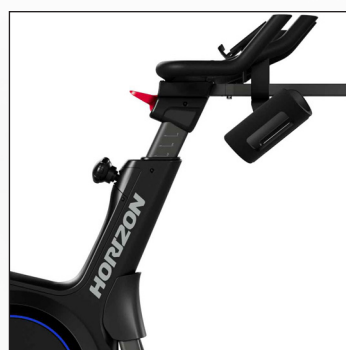

You can mirror your device to your fitness equipment's console, making it easy to bring along all your favorite playlists, movies, and shows to keep you energized throughout your workout while being able to track your workouts at any time.

CYCLE-XP

CYCLE-XP

STAY LOCKED IN

It's easy to give your programming your full attention, even if you're working through a stretching or strength floor routine, because the bold, bright 23.8" touchscreen rotates up to 90 degrees for visibility.

*No subscription fee.

ERGONOMIC COMFORT

Dual-sided pedals, an ergonomically contoured saddle, and a height-adjustable seat and handlebars fit your body to keep you comfortable, even during long rides.

FEATURES

Model Number	CYCLE-XP
Handlebars	Vertically Adjustable
Pedals	Interchangeable Dual-sided Pedals with Cages and Pedal Clips
Seat	Road-style Saddle
Seat Adjustment	Vertical & Horizontal
Extras	Energy Saver Mode, Transport Wheels, Dual Bottle Holders, Tablet/Reading Rack, CAST-IN to console, USB charging