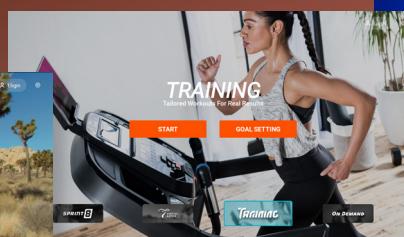

TREAD-XP

TREAD-XP

Bluetooth®

EXPERIENCE A RUN THAT MOVES YOU

Whether you like to walk, jog, run or sprint, the Tread-XP from our Xperience Series sets a new standard for home treadmill workouts. Explore virtual journeys, exclusive HIIT programming and inspiring on-demand workouts, or mirror your own device on a bold, bright touchscreen that adjusts for visibility during floor exercises. Bring home our Tread-XP today, and make your next run an exercise experience that's entirely your own.

SPRINT 8
Unleash Your Power in Just 20 Min!

VIRTUAL ACTIVE
Discover the world as you move

TRAINING
Tailored Workouts for Real Results

ON-DEMAND
Studio Vibes at Your Home!

MIRROR YOUR DEVICE FOR ENDLESS ENTERTAINMENT

You can mirror your device to your fitness equipment's console, making it easy to bring along all your favorite playlists, movies, and shows to keep you energized throughout your workout while being able to track your workouts at any time.