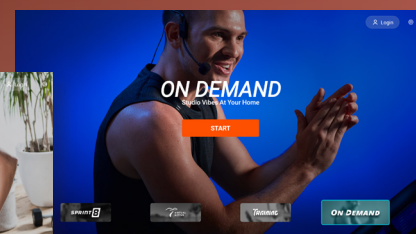

TREAD-XP

TREAD-XP

Bluetooth®

EXPERIENCE A RUN THAT MOVES YOU

Whether you like to walk, jog, run or sprint, the Tread-XP from our Xperience Series sets a new standard for home treadmill workouts. Explore virtual journeys, exclusive HIIT programming and inspiring on-demand workouts, or mirror your own device on a bold, bright touchscreen that adjusts for visibility during floor exercises. Bring home our Tread-XP today, and make your next run an exercise experience that's entirely your own.

SPRINT 8
Unleash Your Power in Just 20 Min!

VIRTUAL ACTIVE
Discover the world as you move

TRAINING
Tailored Workouts for Real Results

ON-DEMAND
Studio Vibes at Your Home!

MIRROR YOUR DEVICE FOR ENDLESS ENTERTAINMENT

You can mirror your device to your fitness equipment's console, making it easy to bring along all your favorite playlists, movies, and shows to keep you energized throughout your workout while being able to track your workouts at any time.