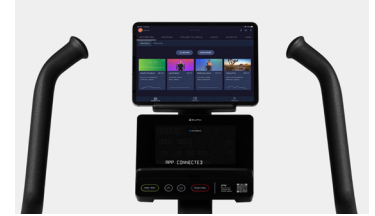

| Max Trainer® SEi

Enjoy a high-intensity, low-noise workout.

Whisper quiet

Skip the noise of a typical elliptical that can make it hard to hear your virtual trainer or workout playlist.

7" color display

See just how much every move on your Max Trainer matters with a 7" color display that keeps track of your heart rate, burn rate, and more.

16 resistance levels

Take it up a notch with 16 resistance levels that deliver a high-intensity workout in a short amount of time.

Exclusive Max Trainer workouts

Work out with one of the built-in programs, or train with JRNY® from your phone or tablet. JRNY has on-demand classes and adaptive workouts exclusively for the Max Trainer.

Additional features

- Use your phone or tablet to work out with JRNY®¹
- High-intensity interval training (HIIT)
- Media shelf for a phone or tablet
- Bluetooth® heart rate enabled
- 4-grip handlebars
- Water bottle holder
- Transport wheels

Max Trainer® SEi

Use a phone or tablet to access JRNY™

Elliptical meets stepper

16 resistance levels

7" color display with built-in workouts

Product details

Dimensions:
119.1 cm L x 77.6 cm W x 165.6 cm H

Assembled product weight:
65 kg