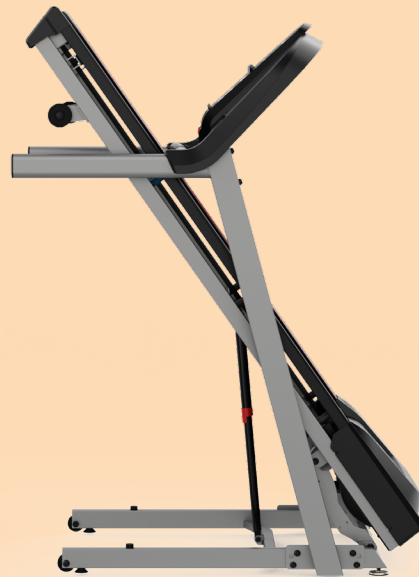

# SFT3.5 Treadmill

Elevate your walk or run with motorized incline controls and a built-in Bluetooth® speaker.

## SMART BLUETOOTH® CONNECTIVITY

Bluetooth® FTMS lets you connect to JRNY®, Peloton®, Zwift®, and Kinomap® for a fully interactive experience.

## INCLINE FOR BETTER RESULTS

0–10% incline helps you burn more calories and build strength more efficiently.

## ADDITIONAL FEATURES

- Three LED Windows
- 127 × 40.6 cm / 50" x 16" Running Area
- Speeds up to 16 km/h / 10 mph
- Six Built-In Workout Programs
- High-Efficiency, Brushless DC Drive System
- Tablet Holder
- Heart Rate Hand Grips
- Energy Saver Mode
- Bluetooth® Speakers