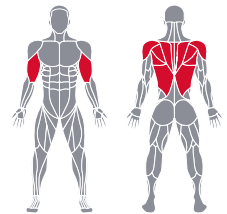

PULLDOWN / SEATED ROW

SPIRIT

Pull-down / Seated Row

SP-4332

FEATURES

- Dual machine combines the two most popular back exercises
- Traditional Lat Pulldown with adjustable bar height and storage hooks
- Foot bars aid Low Row stabilization and storage hooks secure handle when not in use
- Integrated rep counter and built-in storage on top cap

PRODUCT DIMENSION	1808 x 1213 x 2270mm / 71" x 48" x 89"
WEIGHT STACK	115kg / 250lb (10lb x 9pcs + 20lb x 8pcs) The incremental weight : 5lb
PRODUCT WEIGHT	270kg / 595lb
CARTON DIMENSION	
CARTON A	1750 x 600 x 125mm / 69" x 24" x 5"
CARTON B	1880 x 730 x 260mm / 74" x 29" x 10"
CARTON C	1950 x 1000 x 210mm / 77" x 39" x 8"
CARTON D	1050 x 150 x 330mm / 41" x 6" x 13"
CARTON E	530 x 500 x 290mm / 21" x 20" x 11"

PULLDOWN

SEATED ROW