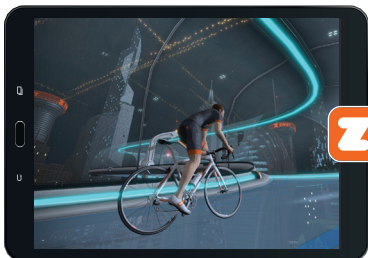

COMPATIBLE APPS

Zwift® App

Interact, train and compete against others in a virtual world that motivates you at every mile.*