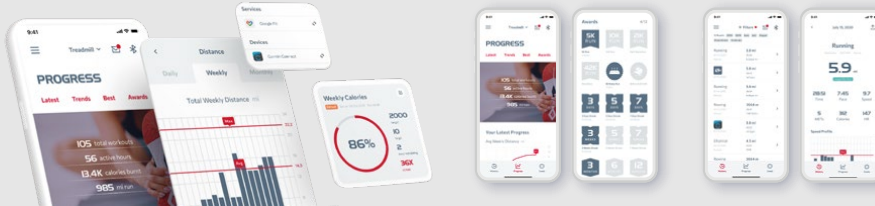

*CONNECTS VIA SPIRIT+ APP

Tilt & Swivel
Tablet Holder

10.1" Touch Screen

Adjustable Cooling Fan

USB Charger

Direct-Access
Resistance Buttons

Integrated Bluetooth Speakers

SPIRIT+ APP

- Set fitness goals
- Track workout progress
- Review workout history
- Share with other fitness apps
- Unlock achievements
- Stay motivated

EQUIPMENT SPECIFICATIONS

| | |
|--------------------|---|
| Console | 10.1" Touch Screen, Heart Graph, Tilt & Swivel Tablet Holder, Bluetooth Speakers, USB Charging Port, Adjustable Fan, Child Lock, Audio Jack, 12 Pre-loaded Apps |
| Programs | Manual, Hill, Fat Burn, Cardio, Strength, HIIT, Fusion, Target(Time, Distance, Calories), 8 Custom, 4 HRC, Fitness test (YMCA Protocol) |
| Heart Rate | Contact & Telemetric (5kHz & Bluetooth), Chest Strap Not Included |
| Resistance Levels | 20 Levels |
| Hand Pulse Sensors | Yes |
| Flywheel | 14 kg |
| Seat | Large Cushioned Seat |
| Seat Adjustment | Fully Adjustable - Up/Down, Fore/Aft |
| Pedals | Oversized and Self-Balancing w/ Fast-Latching System |
| Dimensions | 1080 x 550 x 1570mm |
| Product Weight | 47.8 kg |
| Max User Weight | 150 kg |